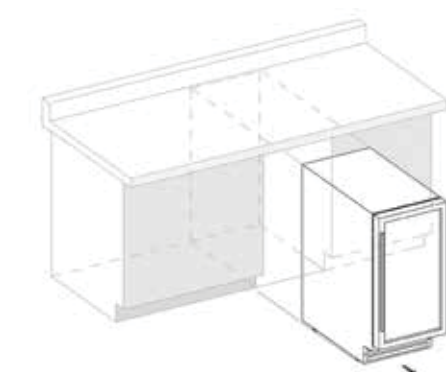

DUNAVOX Flow-32D

A dual temperature zone, 32 bottle undercounter model, boasting an elegant exterior and a stainless steel door handle. The DUNAVOX Flow-32D is perfect for contemporary kitchen environments. Bottles are supported on solid wooden shelves and surrounded by white, amber and blue interior LED lighting. The lower zone must be colder than the upper zone. Please note that this model is intended as a built in undercounter unit.

[2] COOLING ZONES	HANDLE DOOR	MULTI LED LIGHT	UNDERCOUNTER	FREESTANDING	FAN ASSISTED COOLING
HUMIDITY CONTROL	UV LIGHT PROTECTION	VIBRATION FREE STORING	TOUCH SCREEN	32 BOTTLES	+10 °C +18 °C +5 °C +10 °C
78 LITRE	31 KG	39 dB	3 YEARS WARRANTY		

door	Reversible tinted glass door (UV treated)
shelves	Wooden shelves
lighting	White, amber and blue LED lighting
width	380 mm
height	820 mm
depth	563 mm

DAUF-32.78DB

DAUF-32.78DSS

Technical support files