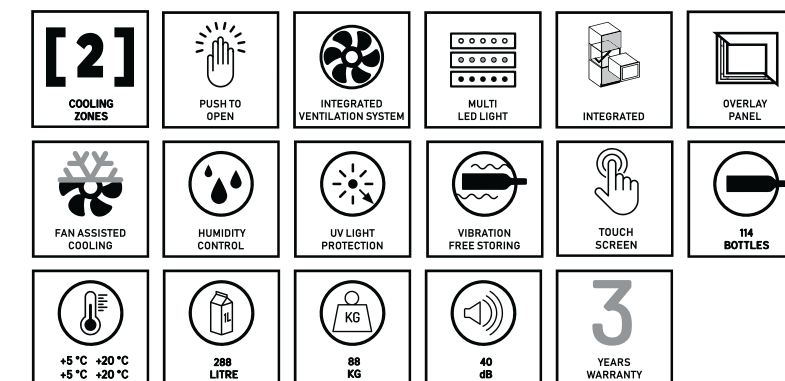

DUNAVOX Glance-114

A dual zone, 114 bottle integrated model featuring integrated ventilation. It's elegant appearance, handleless design with push2open technology is ideal for any modern kitchen. The tinted glass door can be opened by pushing the corners of the door to allow access to the bottles are displayed on solid beech wood shelves and surrounded by white, amber and blue interior LED lighting. Top zone must be colder than the lower zone, recommended temperature difference is 4°C. Please note that this model is designed to be built in alongside kitchen cabinets and appliances, and is not intended as a freestanding or undercounter wine cooler.

door	Reversible tinted glass door (UV treated)
shelves	Wooden shelves
lighting	White, amber and blue LED lighting
width	592 mm
height	1784 mm
depth	559 mm

DAVG-114.288DB.TO DAVG-114.288DSS.TO DAVG-114.288DOP.TO