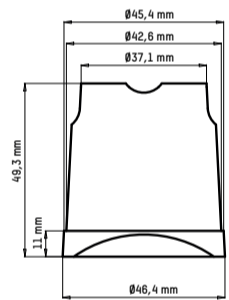

ITV ICE SHAPES

SUPER STAR 65-68 cc./60 gr.