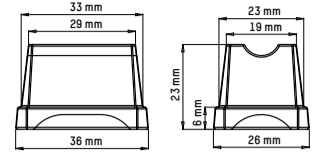

To order your ITV ice makers, contact us at zone@barzoni.com / Whatsapp 9811448777 / www.barzoni.com / www.itv.es

ITV ICE SHAPES

ALFA MINI 14-17 cc./14 gr.

GALA 23-30 cc./22 gr.

DELTA MAX 51 cc./40 gr.

SUPER STAR 48-52cc./48 gr.