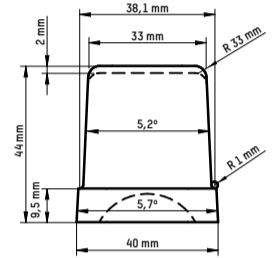

To order your ITV ice makers, contact us at zone@barzoni.com / Whatsapp 9811448777 / www.barzoni.com / www.itv.es

ITV ICE SHAPES

ALFA MINI 14-17 cc./14 gr.

GALA 23-30 cc./22 gr.

DELTA MAX 51 cc./40 gr.

SUPER STAR 48-52cc./48 gr.