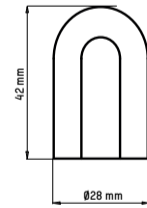

SPIKA 1" 13cc./12 gr.