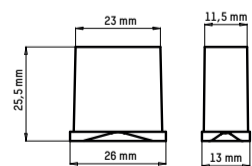

NUGGET
TROZOS DE HIELO DE APROXIMADAMENTE 1gr.