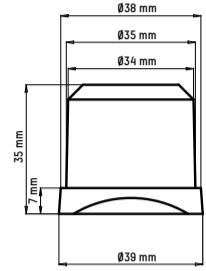

Petite Stella - 17"W x 27"H Big Ice

How to produce 45 kg ice of 22 gr size out of the most petite ice maker in the market.

The 27" Ice maker fits under the front counter of 30 inches height. Similar production machines take a space of almost 24" x 24" width and 32" high.

To order your ITV ice makers, contact us at zone@barzoni.com / Whatsapp 9811448777 / www.barzoni.com / www.itv.es

ITV ICE SHAPES

ALFA MINI 14-17 cc./14 gr.

GALA 23-30 cc./22 gr.

DELTA MAX 51 cc./40 gr.

SUPER STAR 48-52cc./48 gr.