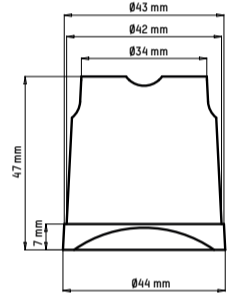

Petite Stella - 17"W x 27"H Big Ice

How to produce 45 kg ice of 22 gr size out of the most petite ice maker in the market.

The 27" Ice maker fits under the front counter of 30 inches height. Similar production machines take a space of almost 24" x 24" width and 32" high.

To order your ITV ice makers, contact us at zone@barzoni.com / Whatsapp 9811448777 / www.barzoni.com / www.itv.es

ITV ICE SHAPES

ALFA MINI 14-17 cc./14 gr.

GALA 23-30 cc./22 gr.

DELTA MAX 51 cc./40 gr.

SUPER STAR 48-52cc./48 gr.